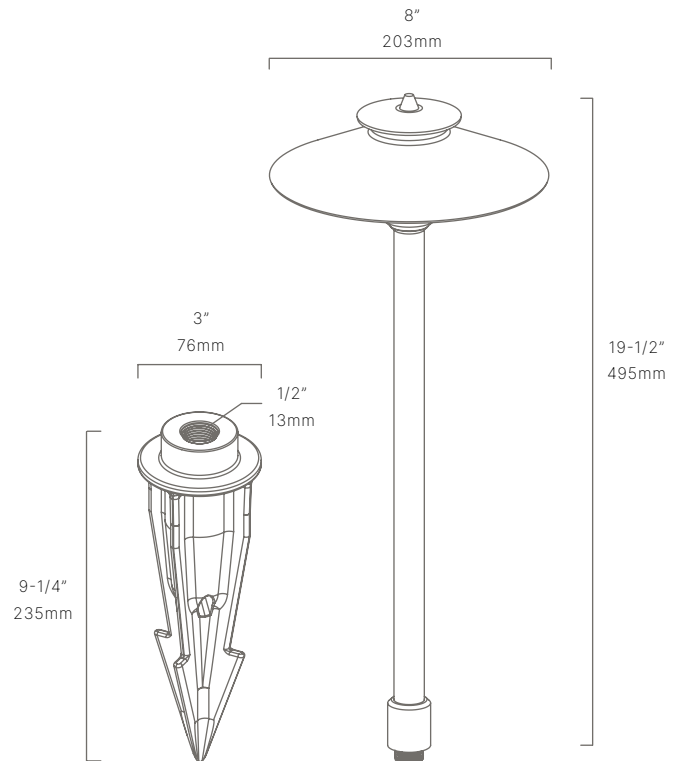

P. 760.931.2910

O. 2742 Loker Ave. W Carlsbad CA 92010

W. www.auroralight.com

MADE IN USA
WITH DOMESTIC & IMPORTED MATERIALS